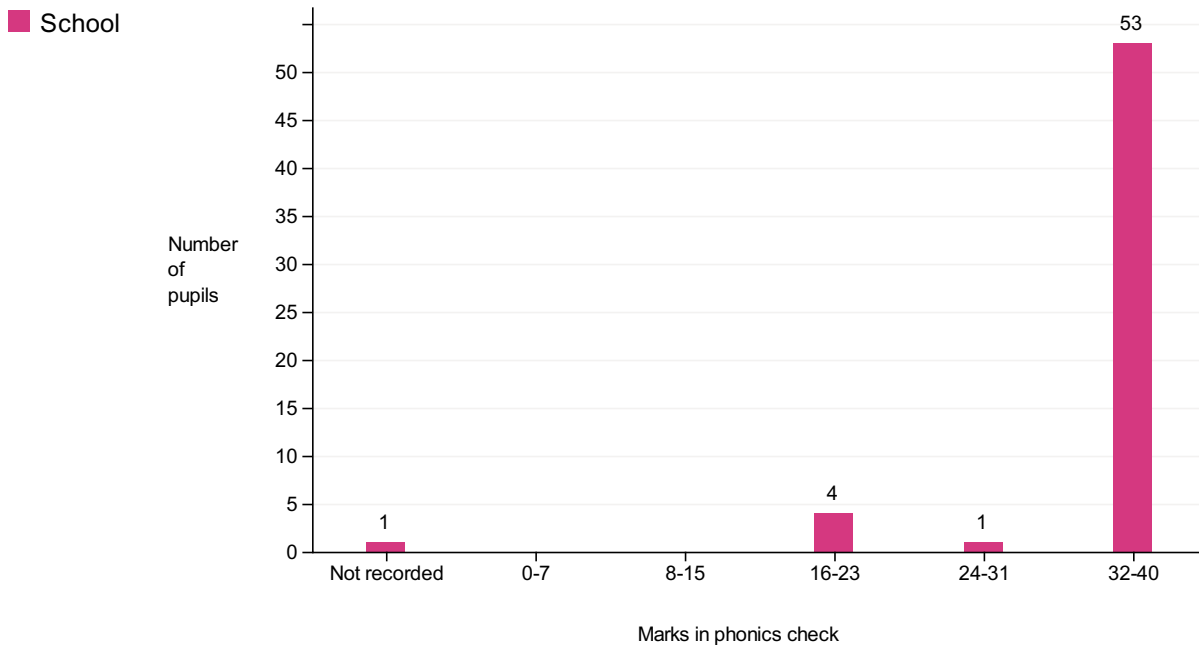

Number of pupils = 59

Phonics average score

Number of pupils = 59

Attainment in phonics by mark

Number of pupils = 59

Attainment in phonics by %

Number of pupils = 59

■ School
 ■ Local authority average (Central Bedfordshire)
 ■ National average