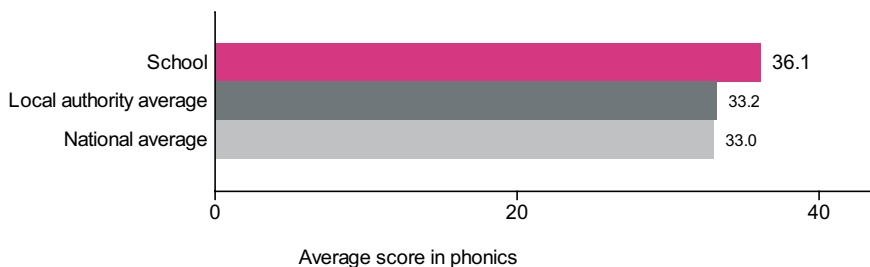

Phonics average score

Number of pupils = 59